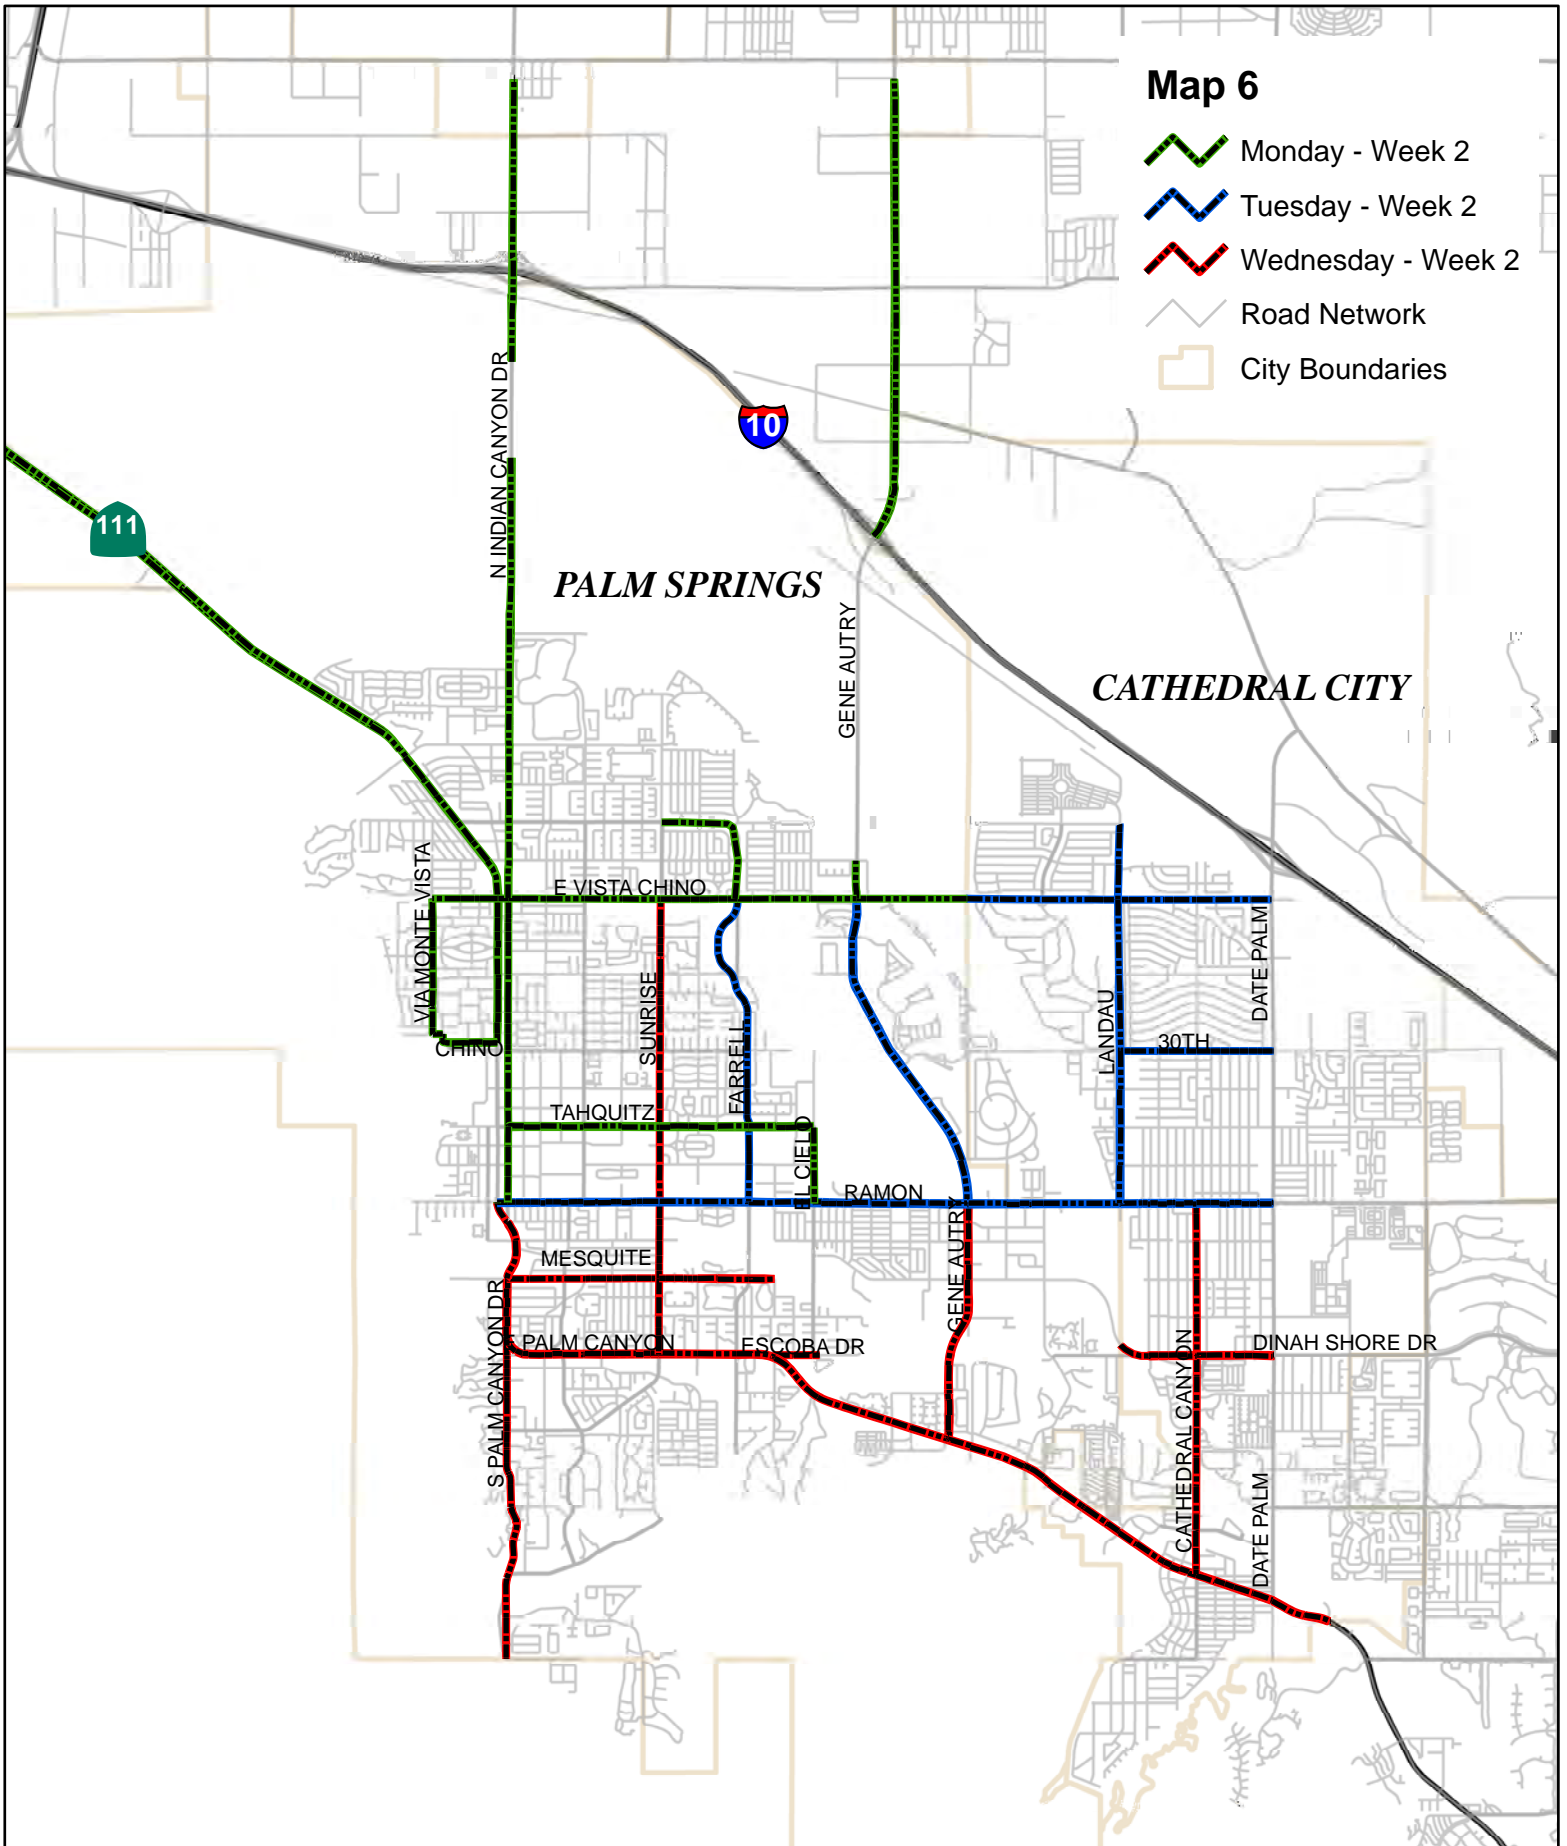

Palm Desert
Indian Wells

Z:\ovizcarra\Street sweeping\Street Sweeping\Sweeping_030816\Street_Sweeping_Coachella_Valley_Map2.mxd

3/16/2016

0 0.5 1 2 Miles

COUNTY OF RIVERSIDE

Map 3

-  Thursday Week 1
-  Thursday Week 2
-  Friday Week 1
-  Friday Week 2
-  Road Network
-  City Boundaries

La Quinta
County

Map 4

-  Monday Week 1
-  Tuesday Week 1
-  Wednesday Week 1
-  Road Network
-  City Boundaries

Indio
Coachella

Map 5

-  Wednesday - Week 2
-  Thursday - Week 2
-  Road Network
-  City Boundaries

COUNTY OF RIVERSIDE

RANCHO MIRAGE

PALM DESERT

Rancho Mirage
Palm Desert
County

Map 6

-  Monday - Week 2
-  Tuesday - Week 2
-  Wednesday - Week 2
-  Road Network
-  City Boundaries

Palm Springs
Cathedral City

Z:\ovizcarra\Street sweeping\Street Sweeping\Sweeping_030816\Street_Sweeping_Coachella_Valley_Map6.mxd

3/16/2016

0 0.5 1 2 Miles

Map 7

-  Monday - Week 2
-  Tuesday - Week 2
-  Road Network
-  City Boundaries