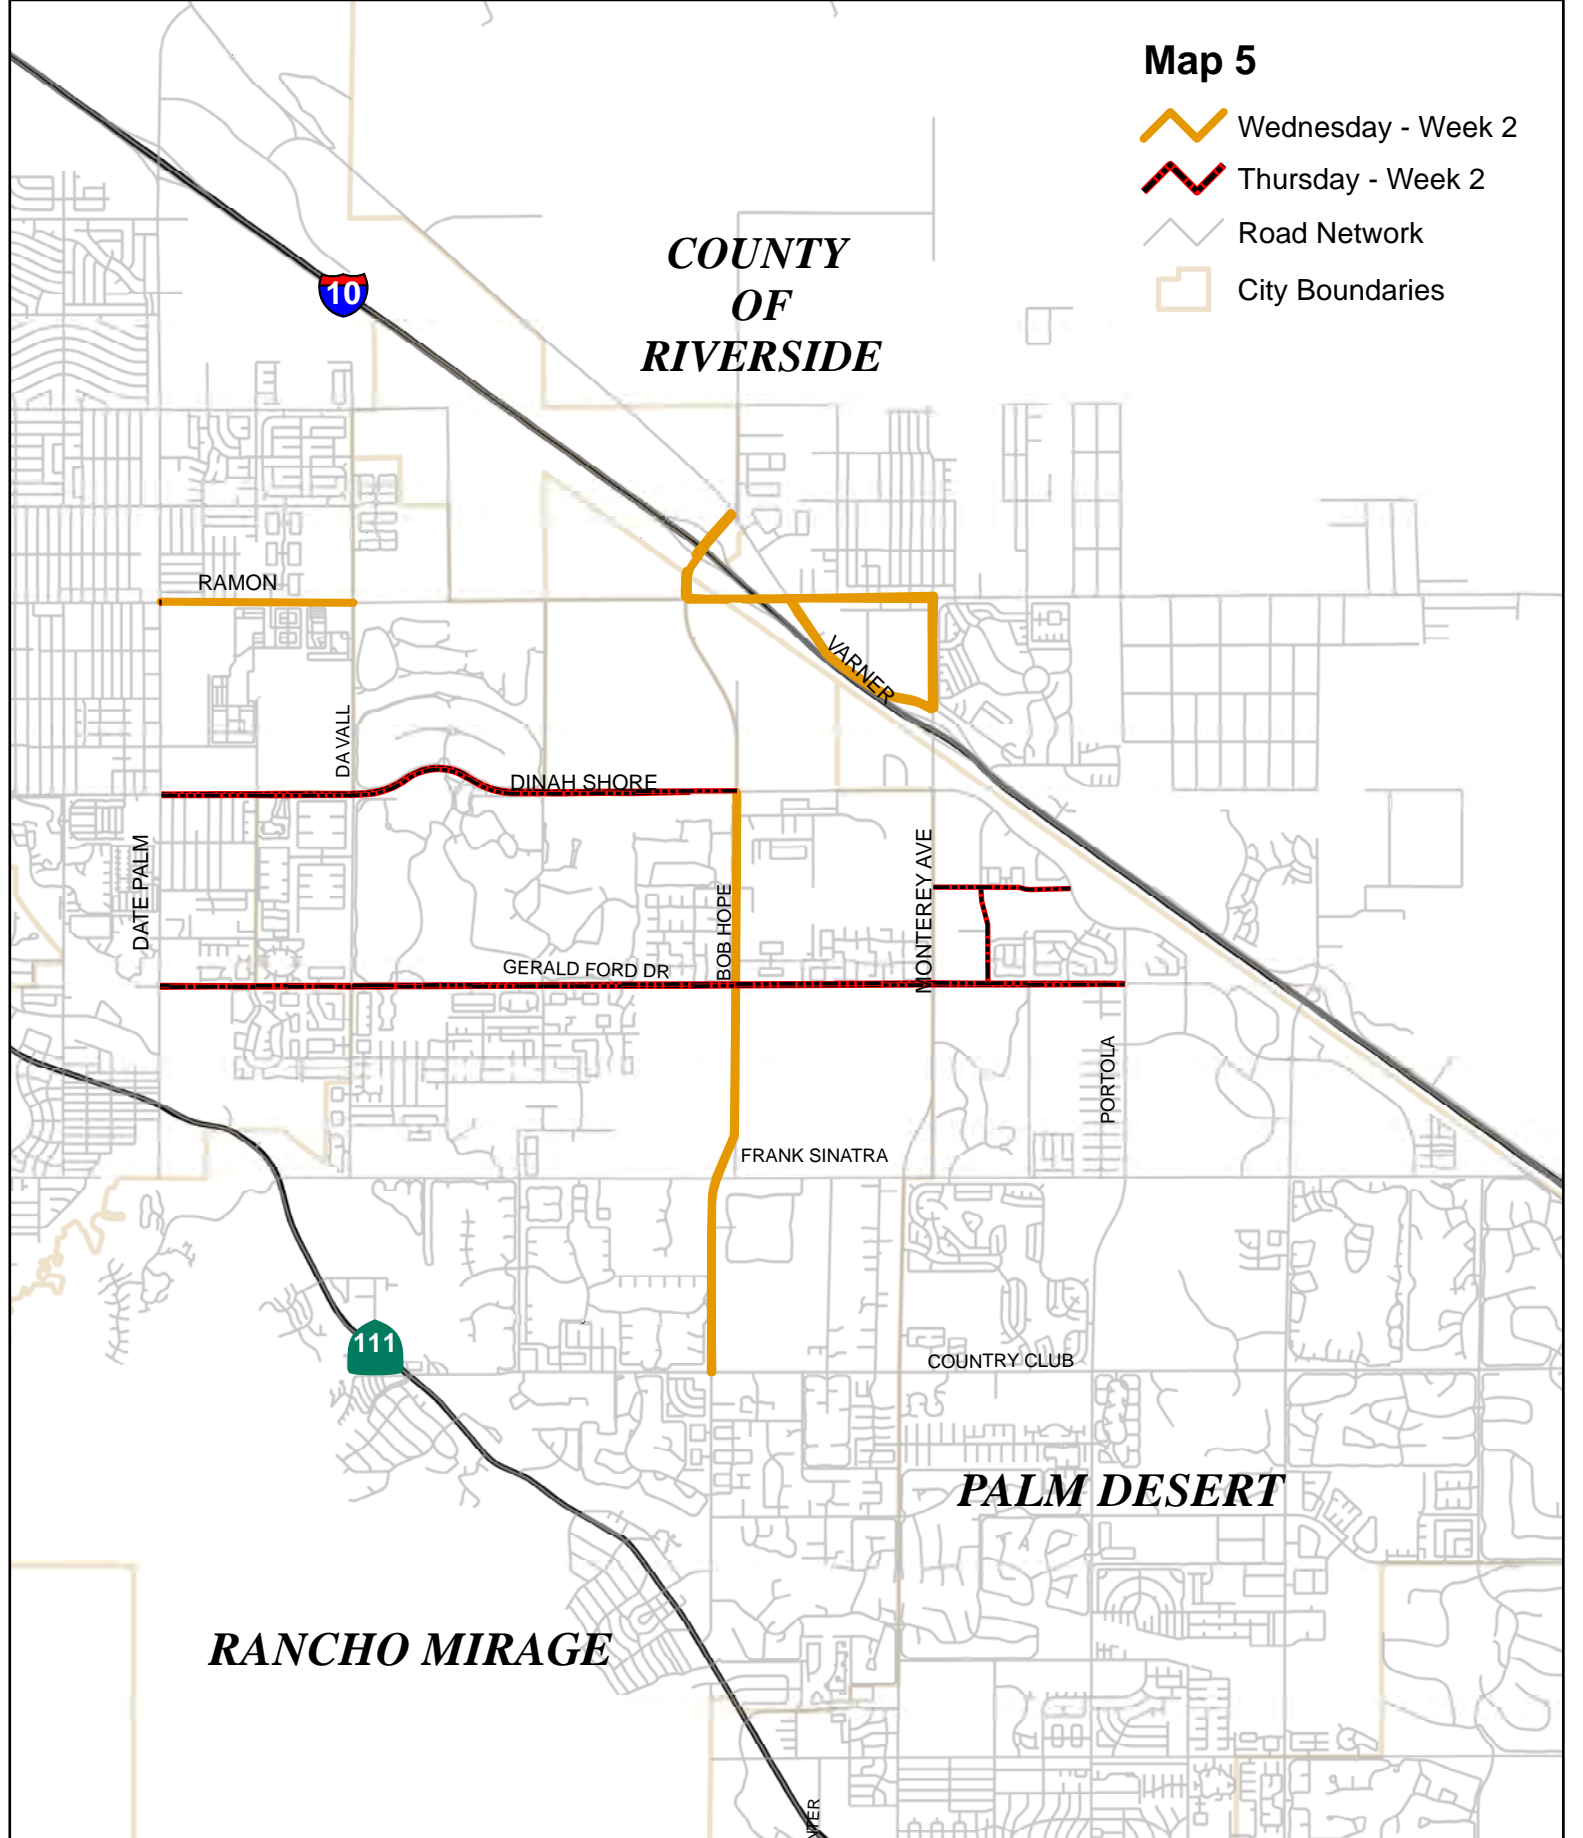

Map 1

-  Friday Week 1
-  Road Network
-  City Boundaries

Cathedral City
Rancho Mirage
Palm Desert

Map 2

-  Monday Week 1
-  Tuesday Week 1
-  Wednesday Week 1
-  Friday Week 2
-  Road Network
-  City Boundaries

Palm Desert
Indian Wells

Z:\ovizcarra\Street sweeping\Street Sweeping\Sweeping_030816\Street_Sweeping_Coachella_Valley_Map2.mxd

3/16/2016

0 0.5 1 2 Miles

COUNTY OF RIVERSIDE

Map 3

-  Thursday Week 1
-  Thursday Week 2
-  Friday Week 1
-  Friday Week 2
-  Road Network
-  City Boundaries

La Quinta
County

Map 4

-  Monday Week 1
-  Tuesday Week 1
-  Wednesday Week 1
-  Road Network
-  City Boundaries

Indio
Coachella

Map 5

-  Wednesday - Week 2
-  Thursday - Week 2
-  Road Network
-  City Boundaries

COUNTY OF RIVERSIDE

RANCHO MIRAGE

PALM DESERT

Rancho Mirage
Palm Desert
County

Map 6

-  Monday - Week 2
-  Tuesday - Week 2
-  Wednesday - Week 2
-  Road Network
-  City Boundaries

Palm Springs
Cathedral City