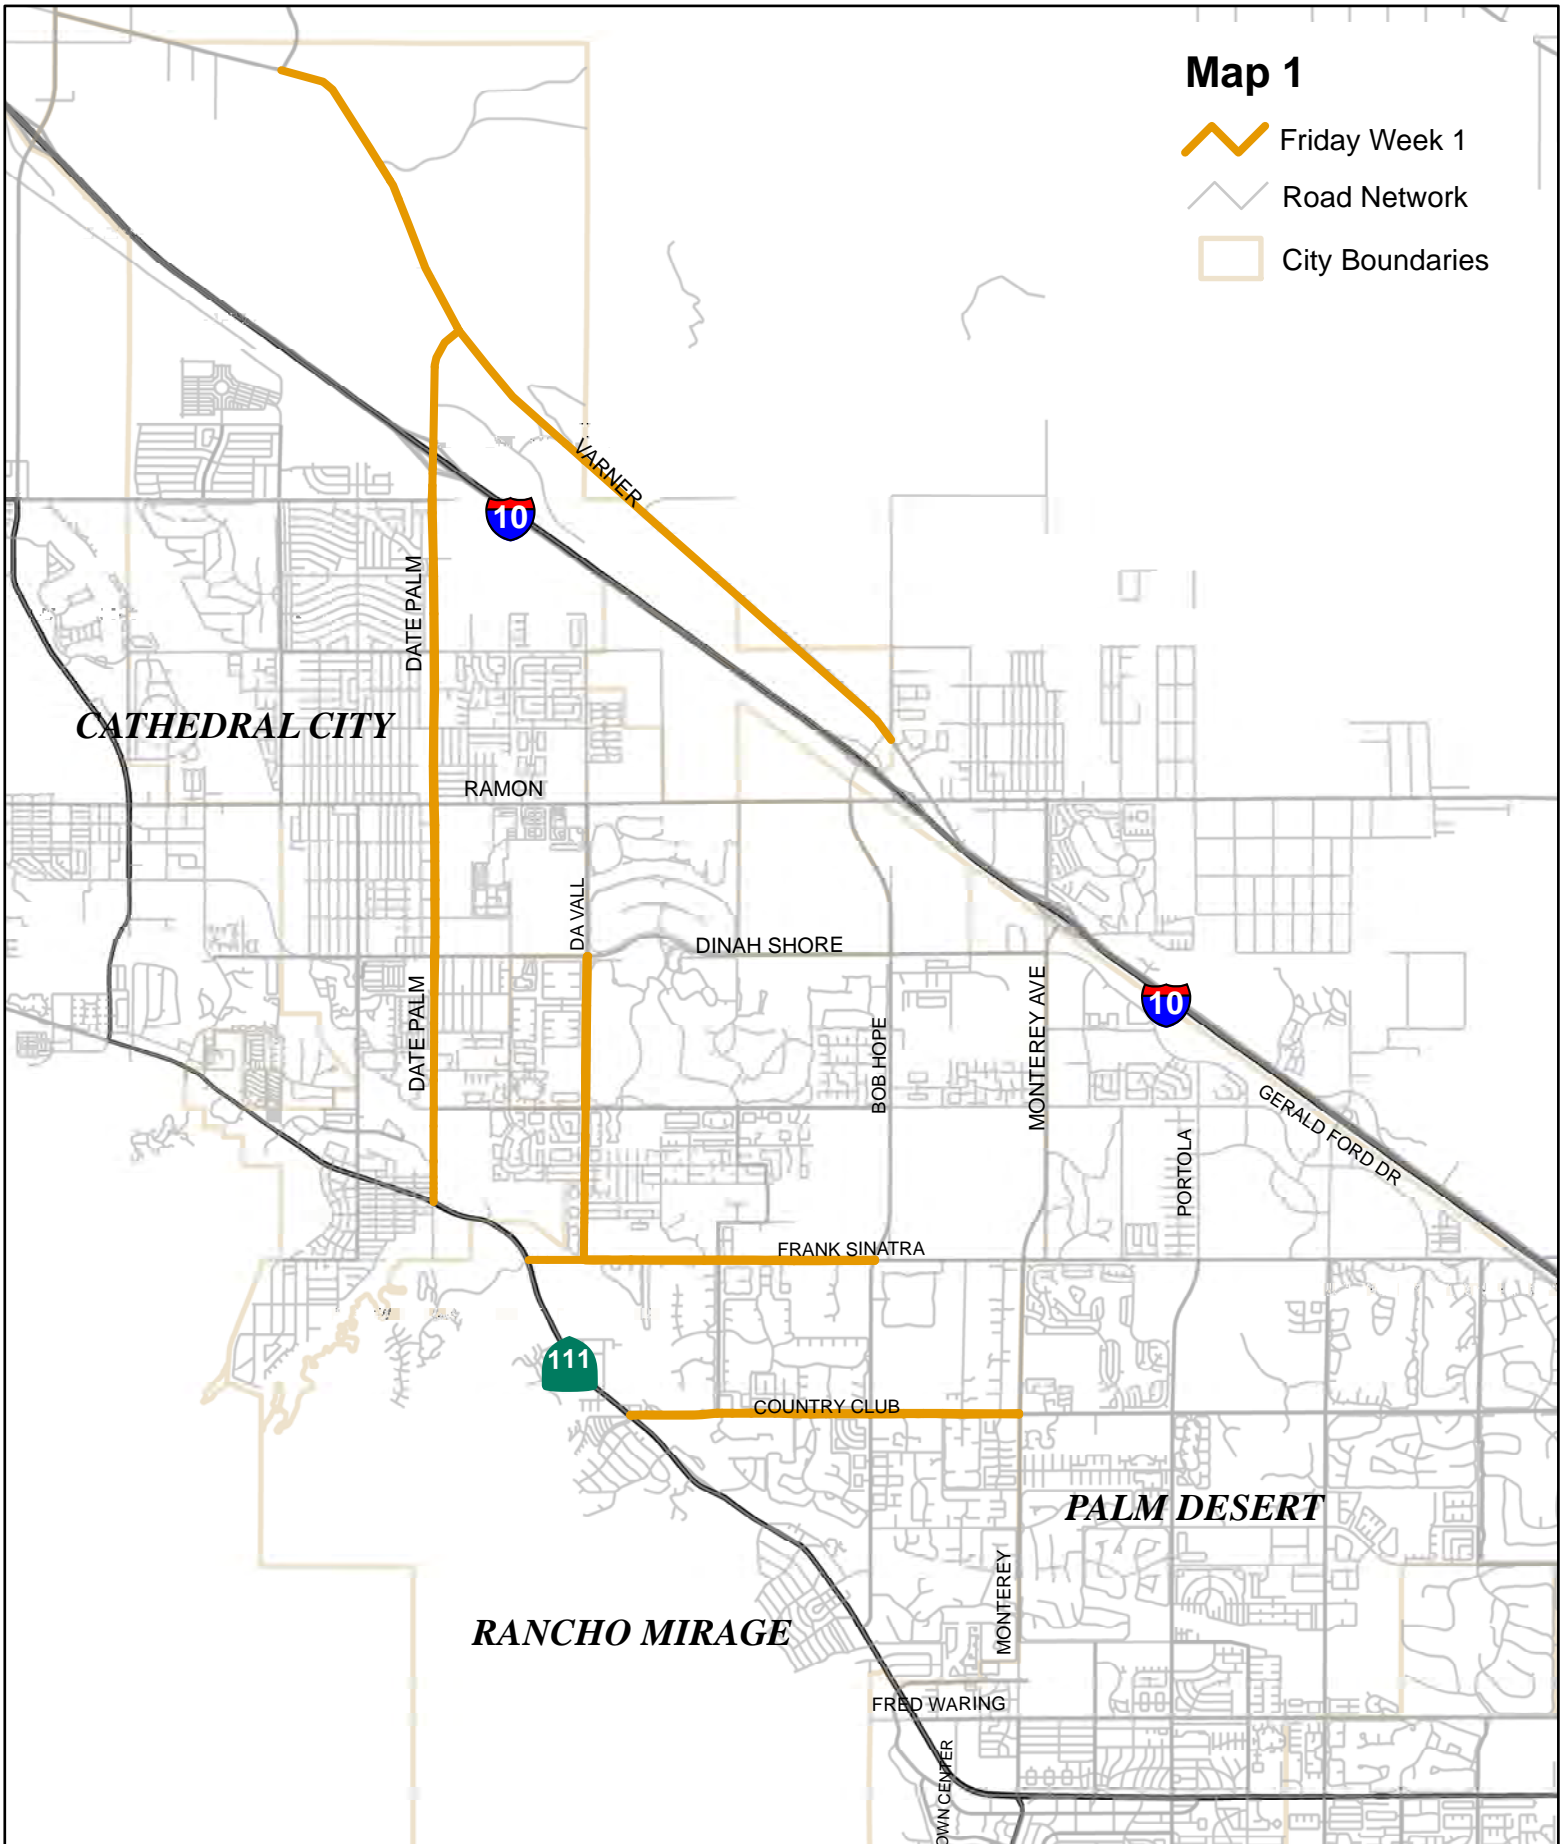

Map 1

-  Friday Week 1
-  Road Network
-  City Boundaries

Cathedral City
Rancho Mirage
Palm Desert

Map 2

-  Monday Week 1
-  Tuesday Week 1
-  Wednesday Week 1
-  Friday Week 2
-  Road Network
-  City Boundaries

Palm Desert
Indian Wells

Z:\ovizcarra\Street sweeping\Street Sweeping\Sweeping_030816\Street_Sweeping_Coachella_Valley_Map2.mxd

3/16/2016

0 0.5 1 2 Miles

COUNTY OF RIVERSIDE

Map 3

-  Thursday Week 1
-  Thursday Week 2
-  Friday Week 1
-  Friday Week 2
-  Road Network
-  City Boundaries

La Quinta
County

Map 4

-  Monday Week 1
-  Tuesday Week 1
-  Wednesday Week 1
-  Road Network
-  City Boundaries

Indio
Coachella

Map 5

-  Wednesday - Week 2
-  Thursday - Week 2
-  Road Network
-  City Boundaries

DESERT HOT SPRINGS

COUNTY OF RIVERSIDE

Desert Hot Springs
County

Z:\ovizcarra\Street sweeping\Street Sweeping\Sweeping_030816\Street_Sweeping_Coachella_Valley_Map7.mxd

3/14/2016

0 0.5 1 2 Miles