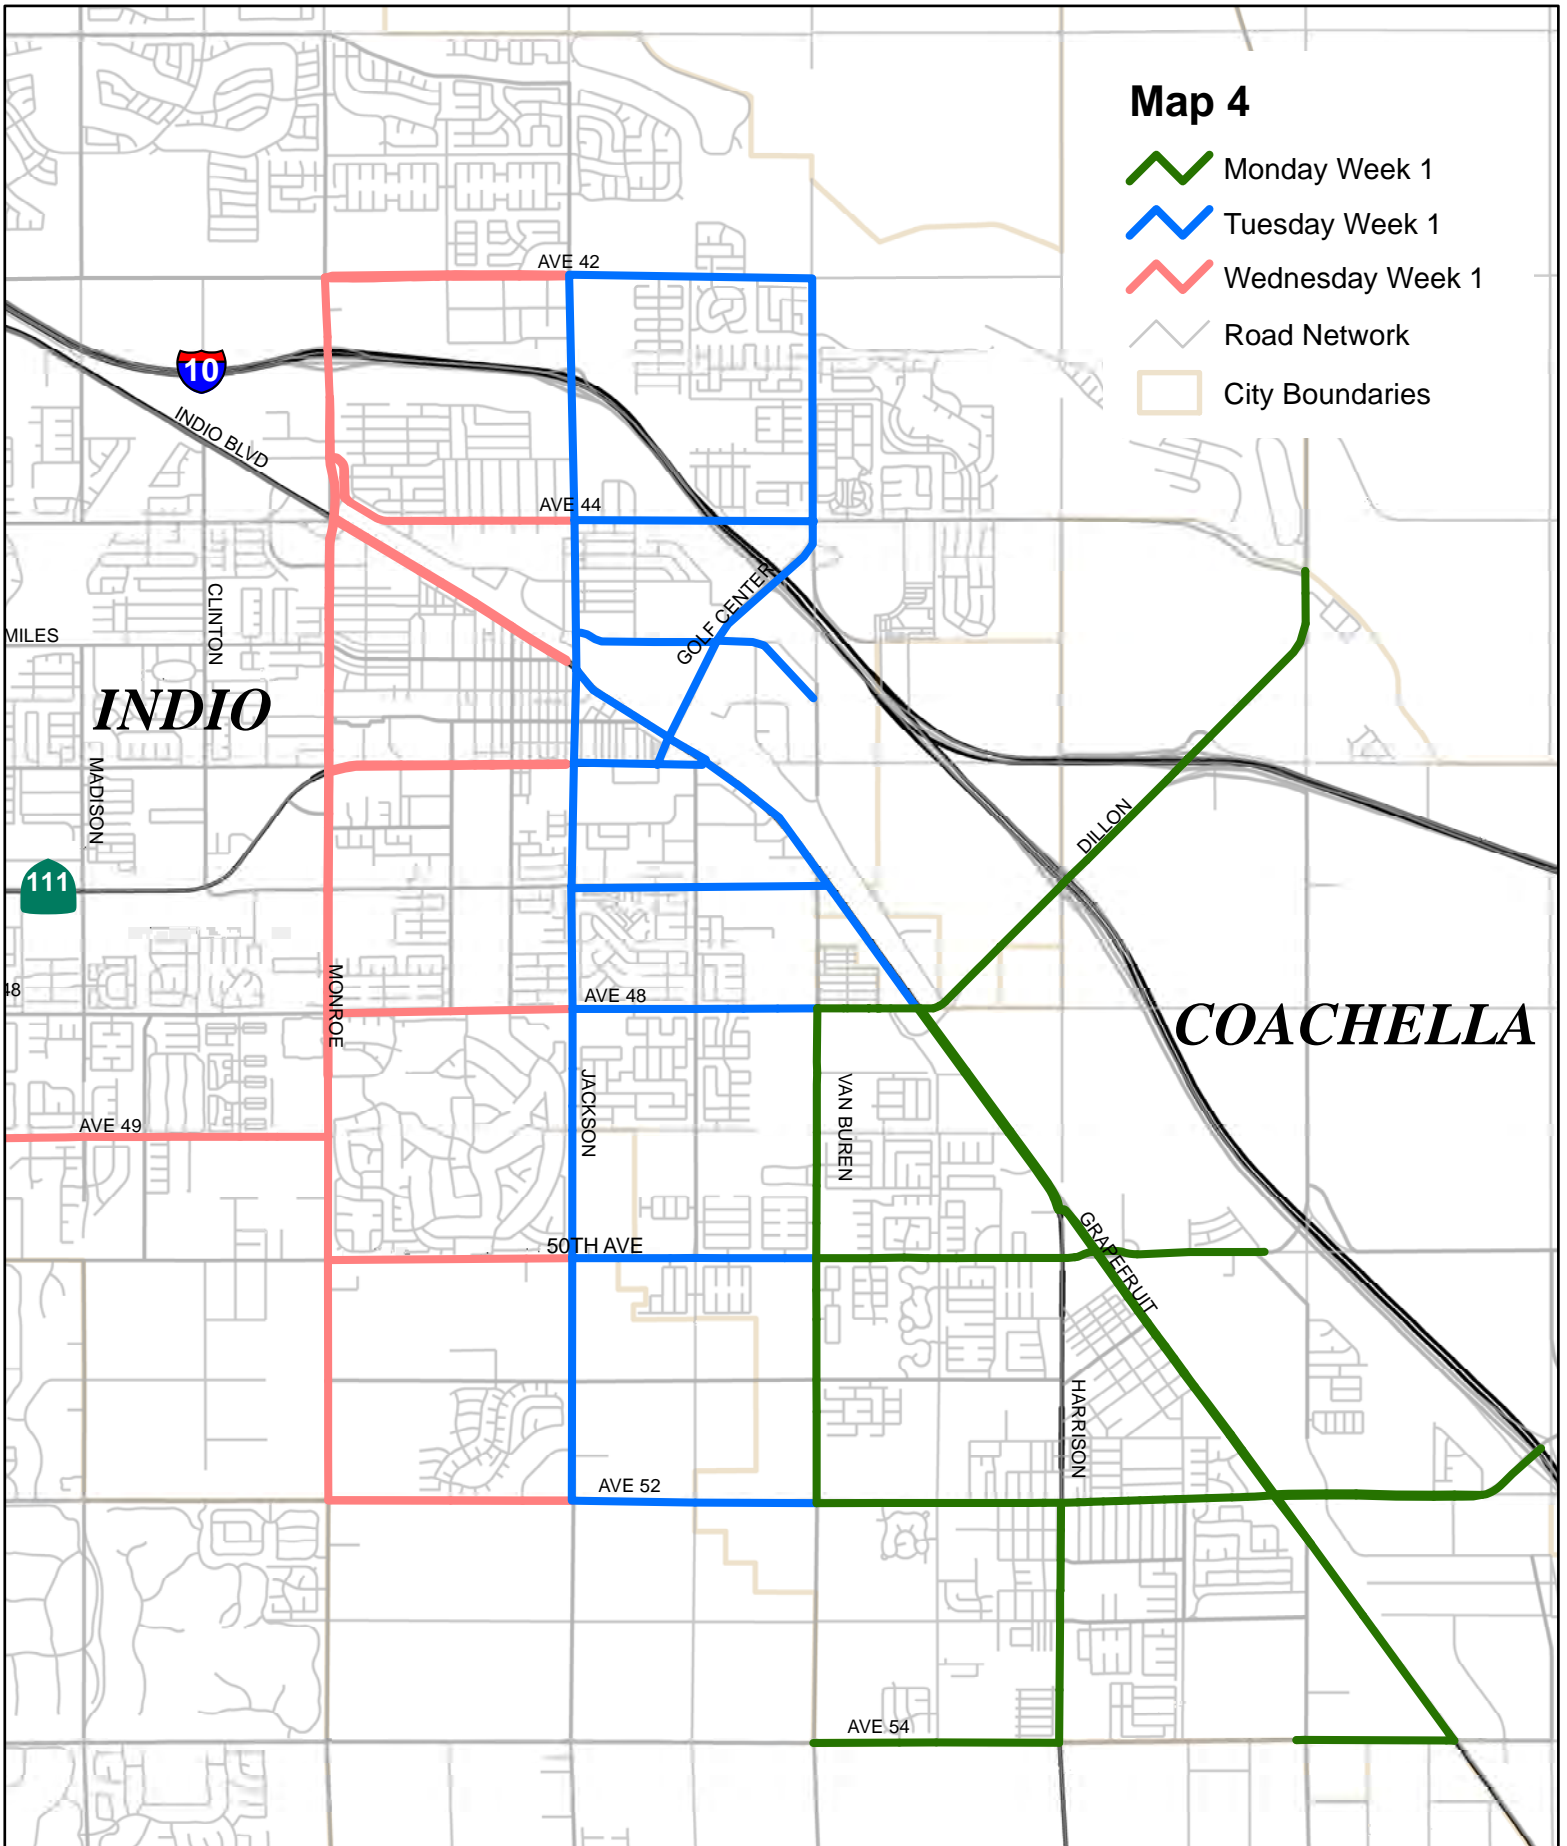

Map 1

-  Friday Week 1
-  Road Network
-  City Boundaries

Cathedral City
Rancho Mirage
Palm Desert

Map 2

-  Monday Week 1
-  Tuesday Week 1
-  Wednesday Week 1
-  Friday Week 2
-  Road Network
-  City Boundaries

Palm Desert
Indian Wells

Z:\ovizcarra\Street sweeping\Street Sweeping\Sweeping_030816\Street_Sweeping_Coachella_Valley_Map2.mxd

3/16/2016

0 0.5 1 2 Miles

COUNTY OF RIVERSIDE

Map 3

-  Thursday Week 1
-  Thursday Week 2
-  Friday Week 1
-  Friday Week 2
-  Road Network
-  City Boundaries

La Quinta
County

Map 4

-  Monday Week 1
-  Tuesday Week 1
-  Wednesday Week 1
-  Road Network
-  City Boundaries

Indio
Coachella

Map 5

-  Wednesday - Week 2
-  Thursday - Week 2
-  Road Network
-  City Boundaries

DESERT HOT SPRINGS

COUNTY OF RIVERSIDE

Desert Hot Springs
County

Z:\ovizcarra\Street sweeping\Street Sweeping\Sweeping_030816\Street_Sweeping_Coachella_Valley_Map7.mxd

3/14/2016

0 0.5 1 2 Miles