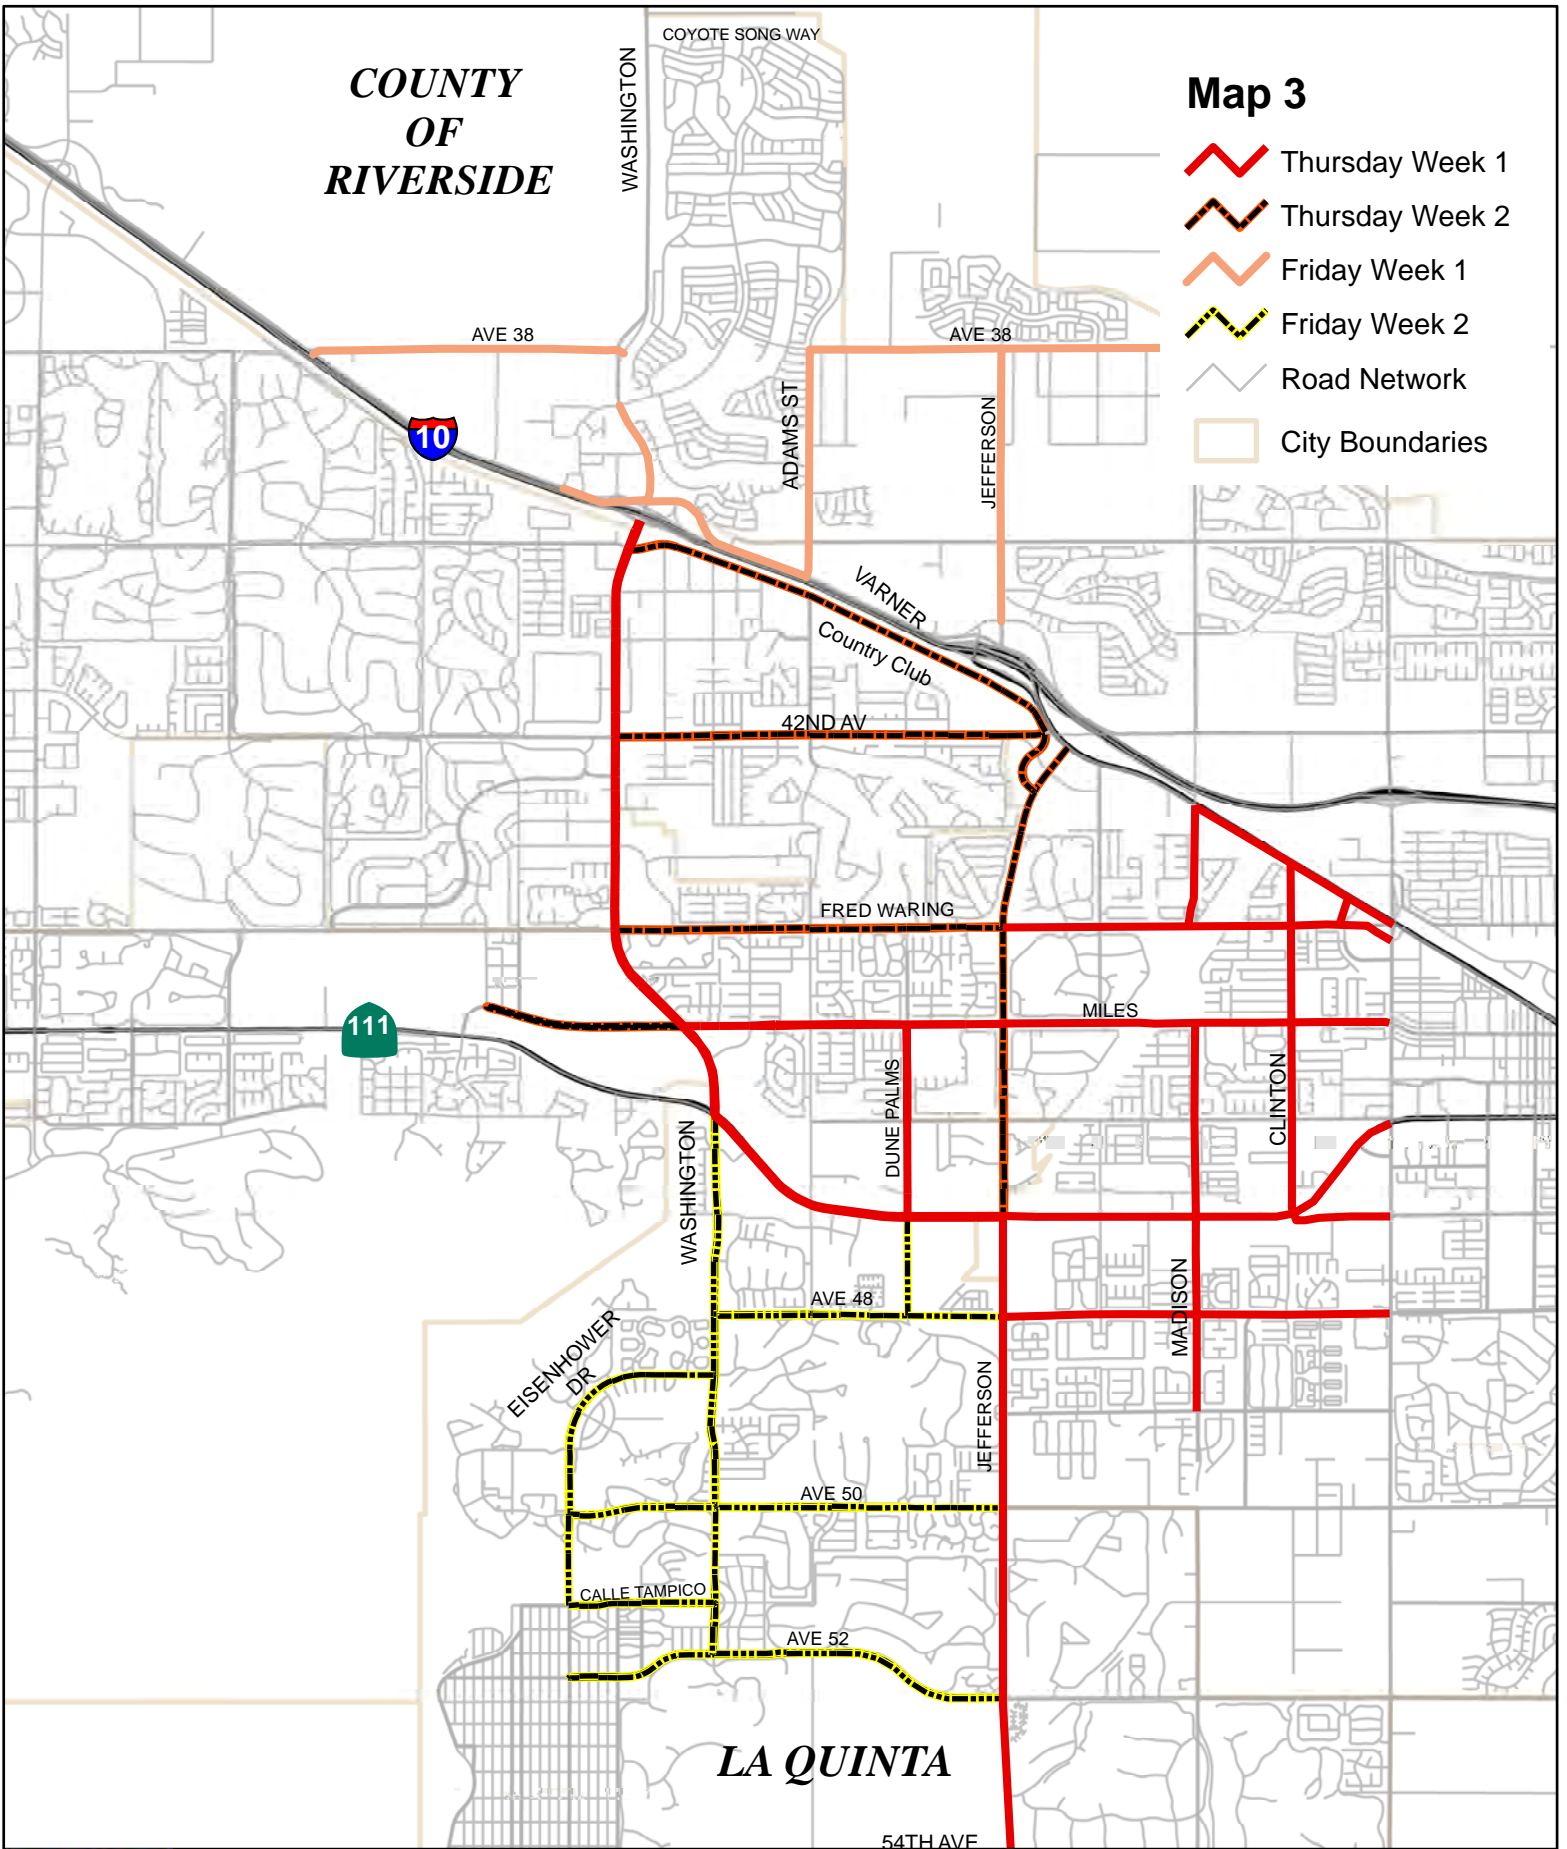

Map 1

-  Friday Week 1
-  Road Network
-  City Boundaries

Cathedral City
Rancho Mirage
Palm Desert

Map 2

-  Monday Week 1
-  Tuesday Week 1
-  Wednesday Week 1
-  Friday Week 2
-  Road Network
-  City Boundaries

Palm Desert
Indian Wells

Z:\ovizcarra\Street sweeping\Street Sweeping\Sweeping_030816\Street_Sweeping_Coachella_Valley_Map2.mxd

3/16/2016

0 0.5 1 2 Miles

COUNTY OF RIVERSIDE

Map 3

-  Thursday Week 1
-  Thursday Week 2
-  Friday Week 1
-  Friday Week 2
-  Road Network
-  City Boundaries

La Quinta
County

Map 4

-  Monday Week 1
-  Tuesday Week 1
-  Wednesday Week 1
-  Road Network
-  City Boundaries

Indio
Coachella

Map 5

-  Wednesday - Week 2
-  Thursday - Week 2
-  Road Network
-  City Boundaries

DESERT HOT SPRINGS

COUNTY OF RIVERSIDE

Desert Hot Springs
County

Z:\ovizcarra\Street sweeping\Street Sweeping\Sweeping_030816\Street_Sweeping_Coachella_Valley_Map7.mxd

3/14/2016

0 0.5 1 2 Miles