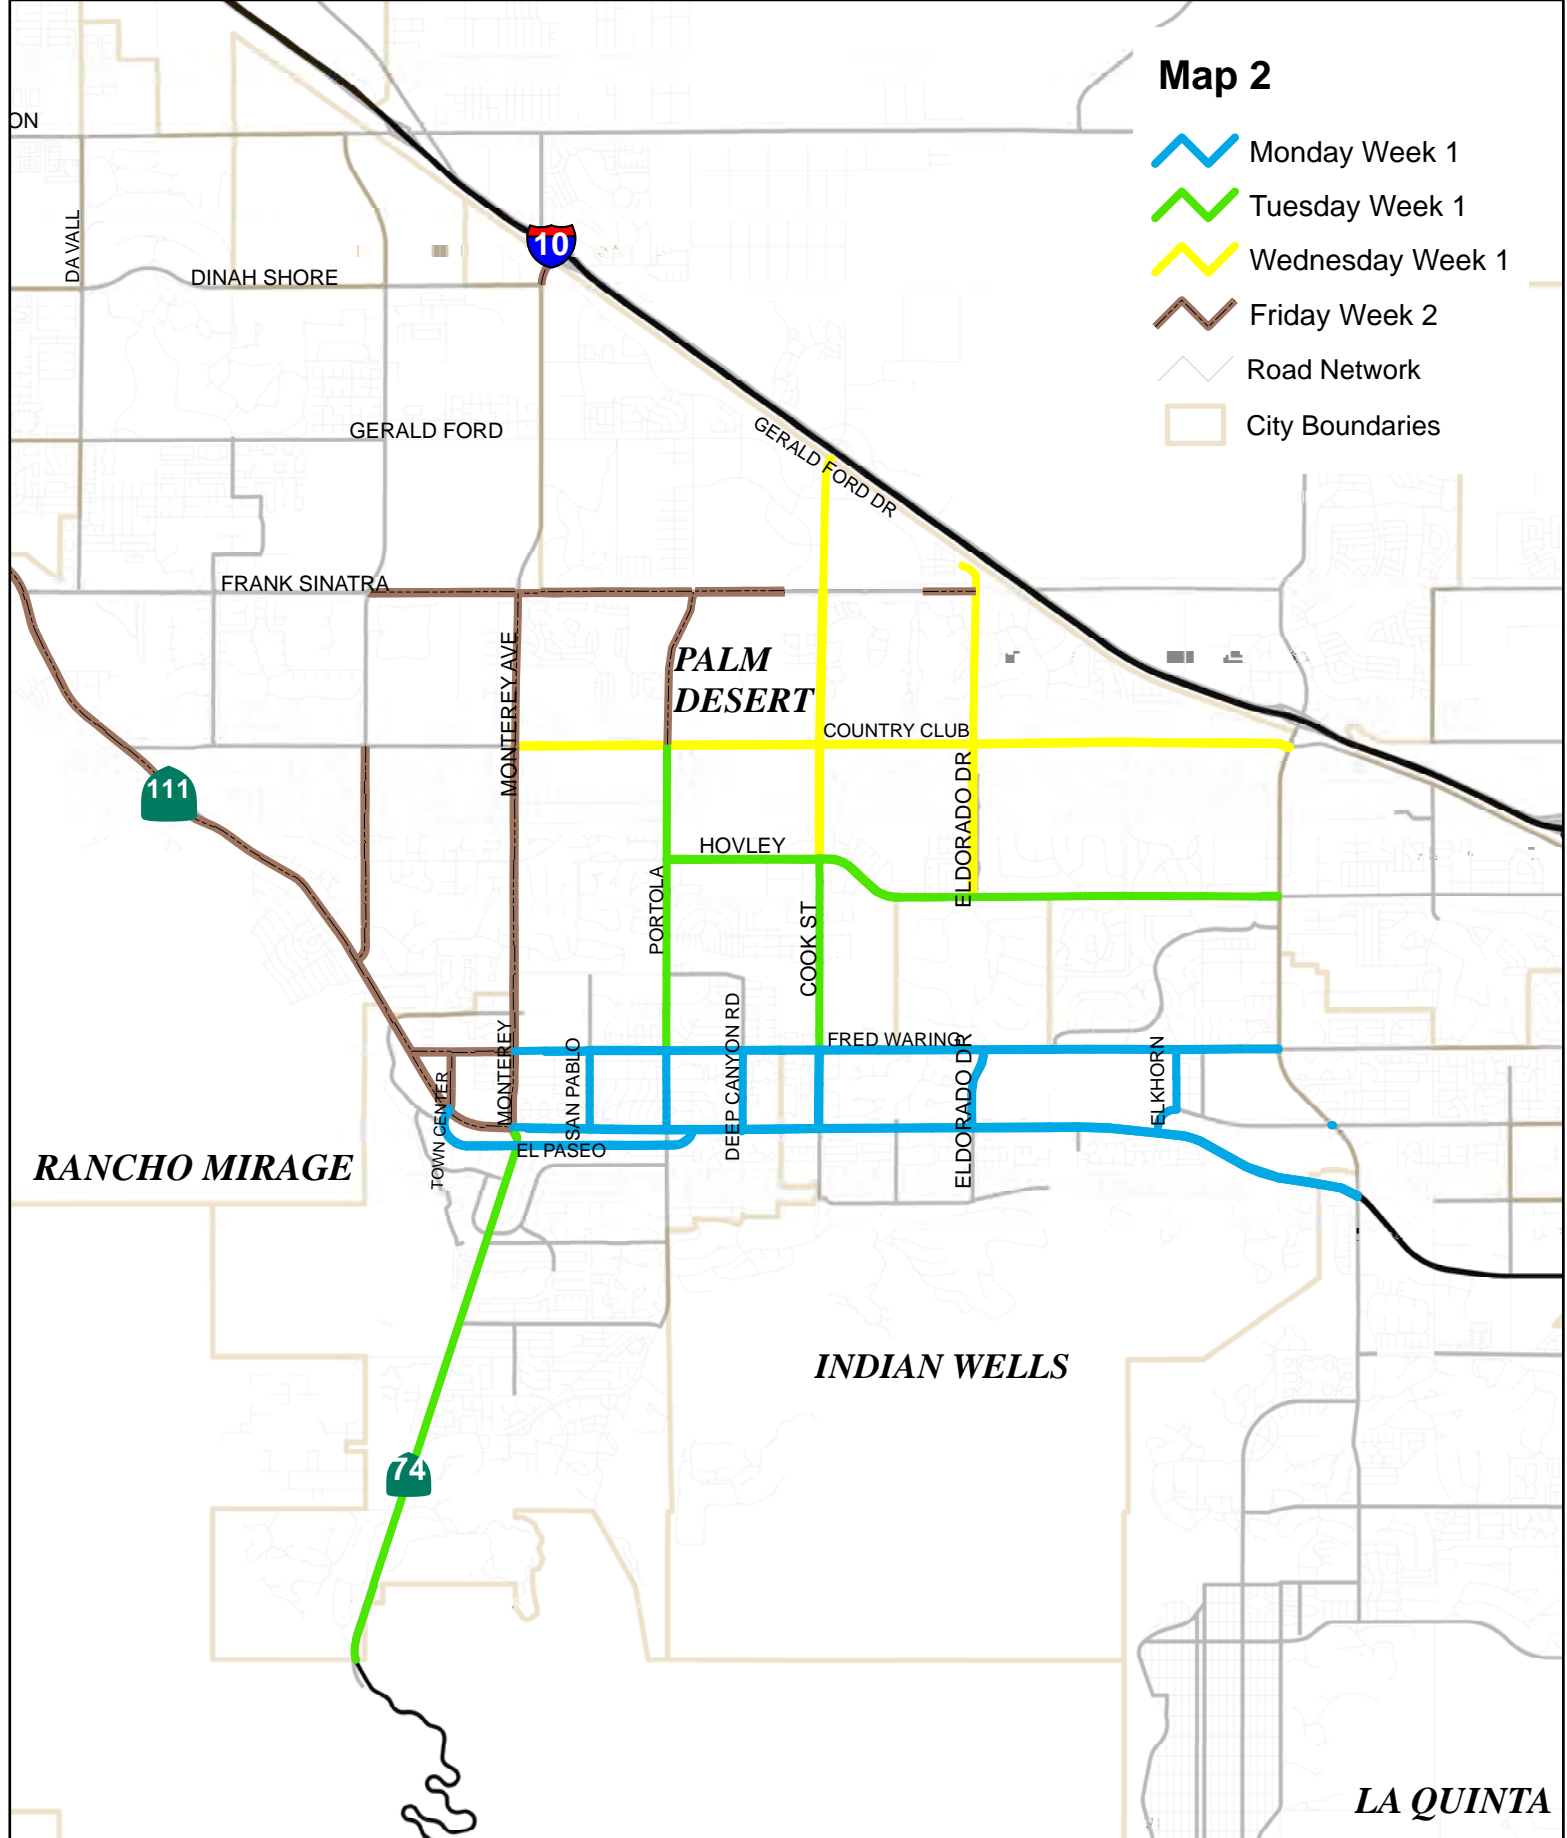

Map 1

-  Friday Week 1
-  Road Network
-  City Boundaries

Cathedral City
Rancho Mirage
Palm Desert

Map 2

-  Monday Week 1
-  Tuesday Week 1
-  Wednesday Week 1
-  Friday Week 2
-  Road Network
-  City Boundaries

Palm Desert
Indian Wells

Z:\ovizcarra\Street sweeping\Street Sweeping\Sweeping_030816\Street_Sweeping_Coachella_Valley_Map2.mxd

3/16/2016

0 0.5 1 2 Miles

COUNTY OF RIVERSIDE

Map 3

-  Thursday Week 1
-  Thursday Week 2
-  Friday Week 1
-  Friday Week 2
-  Road Network
-  City Boundaries

La Quinta
County

Map 4

-  Monday Week 1
-  Tuesday Week 1
-  Wednesday Week 1
-  Road Network
-  City Boundaries

Indio
Coachella

Map 5

-  Wednesday - Week 2
-  Thursday - Week 2
-  Road Network
-  City Boundaries

DESERT HOT SPRINGS

COUNTY OF RIVERSIDE

Desert Hot Springs
County

Z:\ovizcarra\Street sweeping\Street Sweeping\Sweeping_030816\Street_Sweeping_Coachella_Valley_Map7.mxd

3/14/2016

0 0.5 1 2 Miles