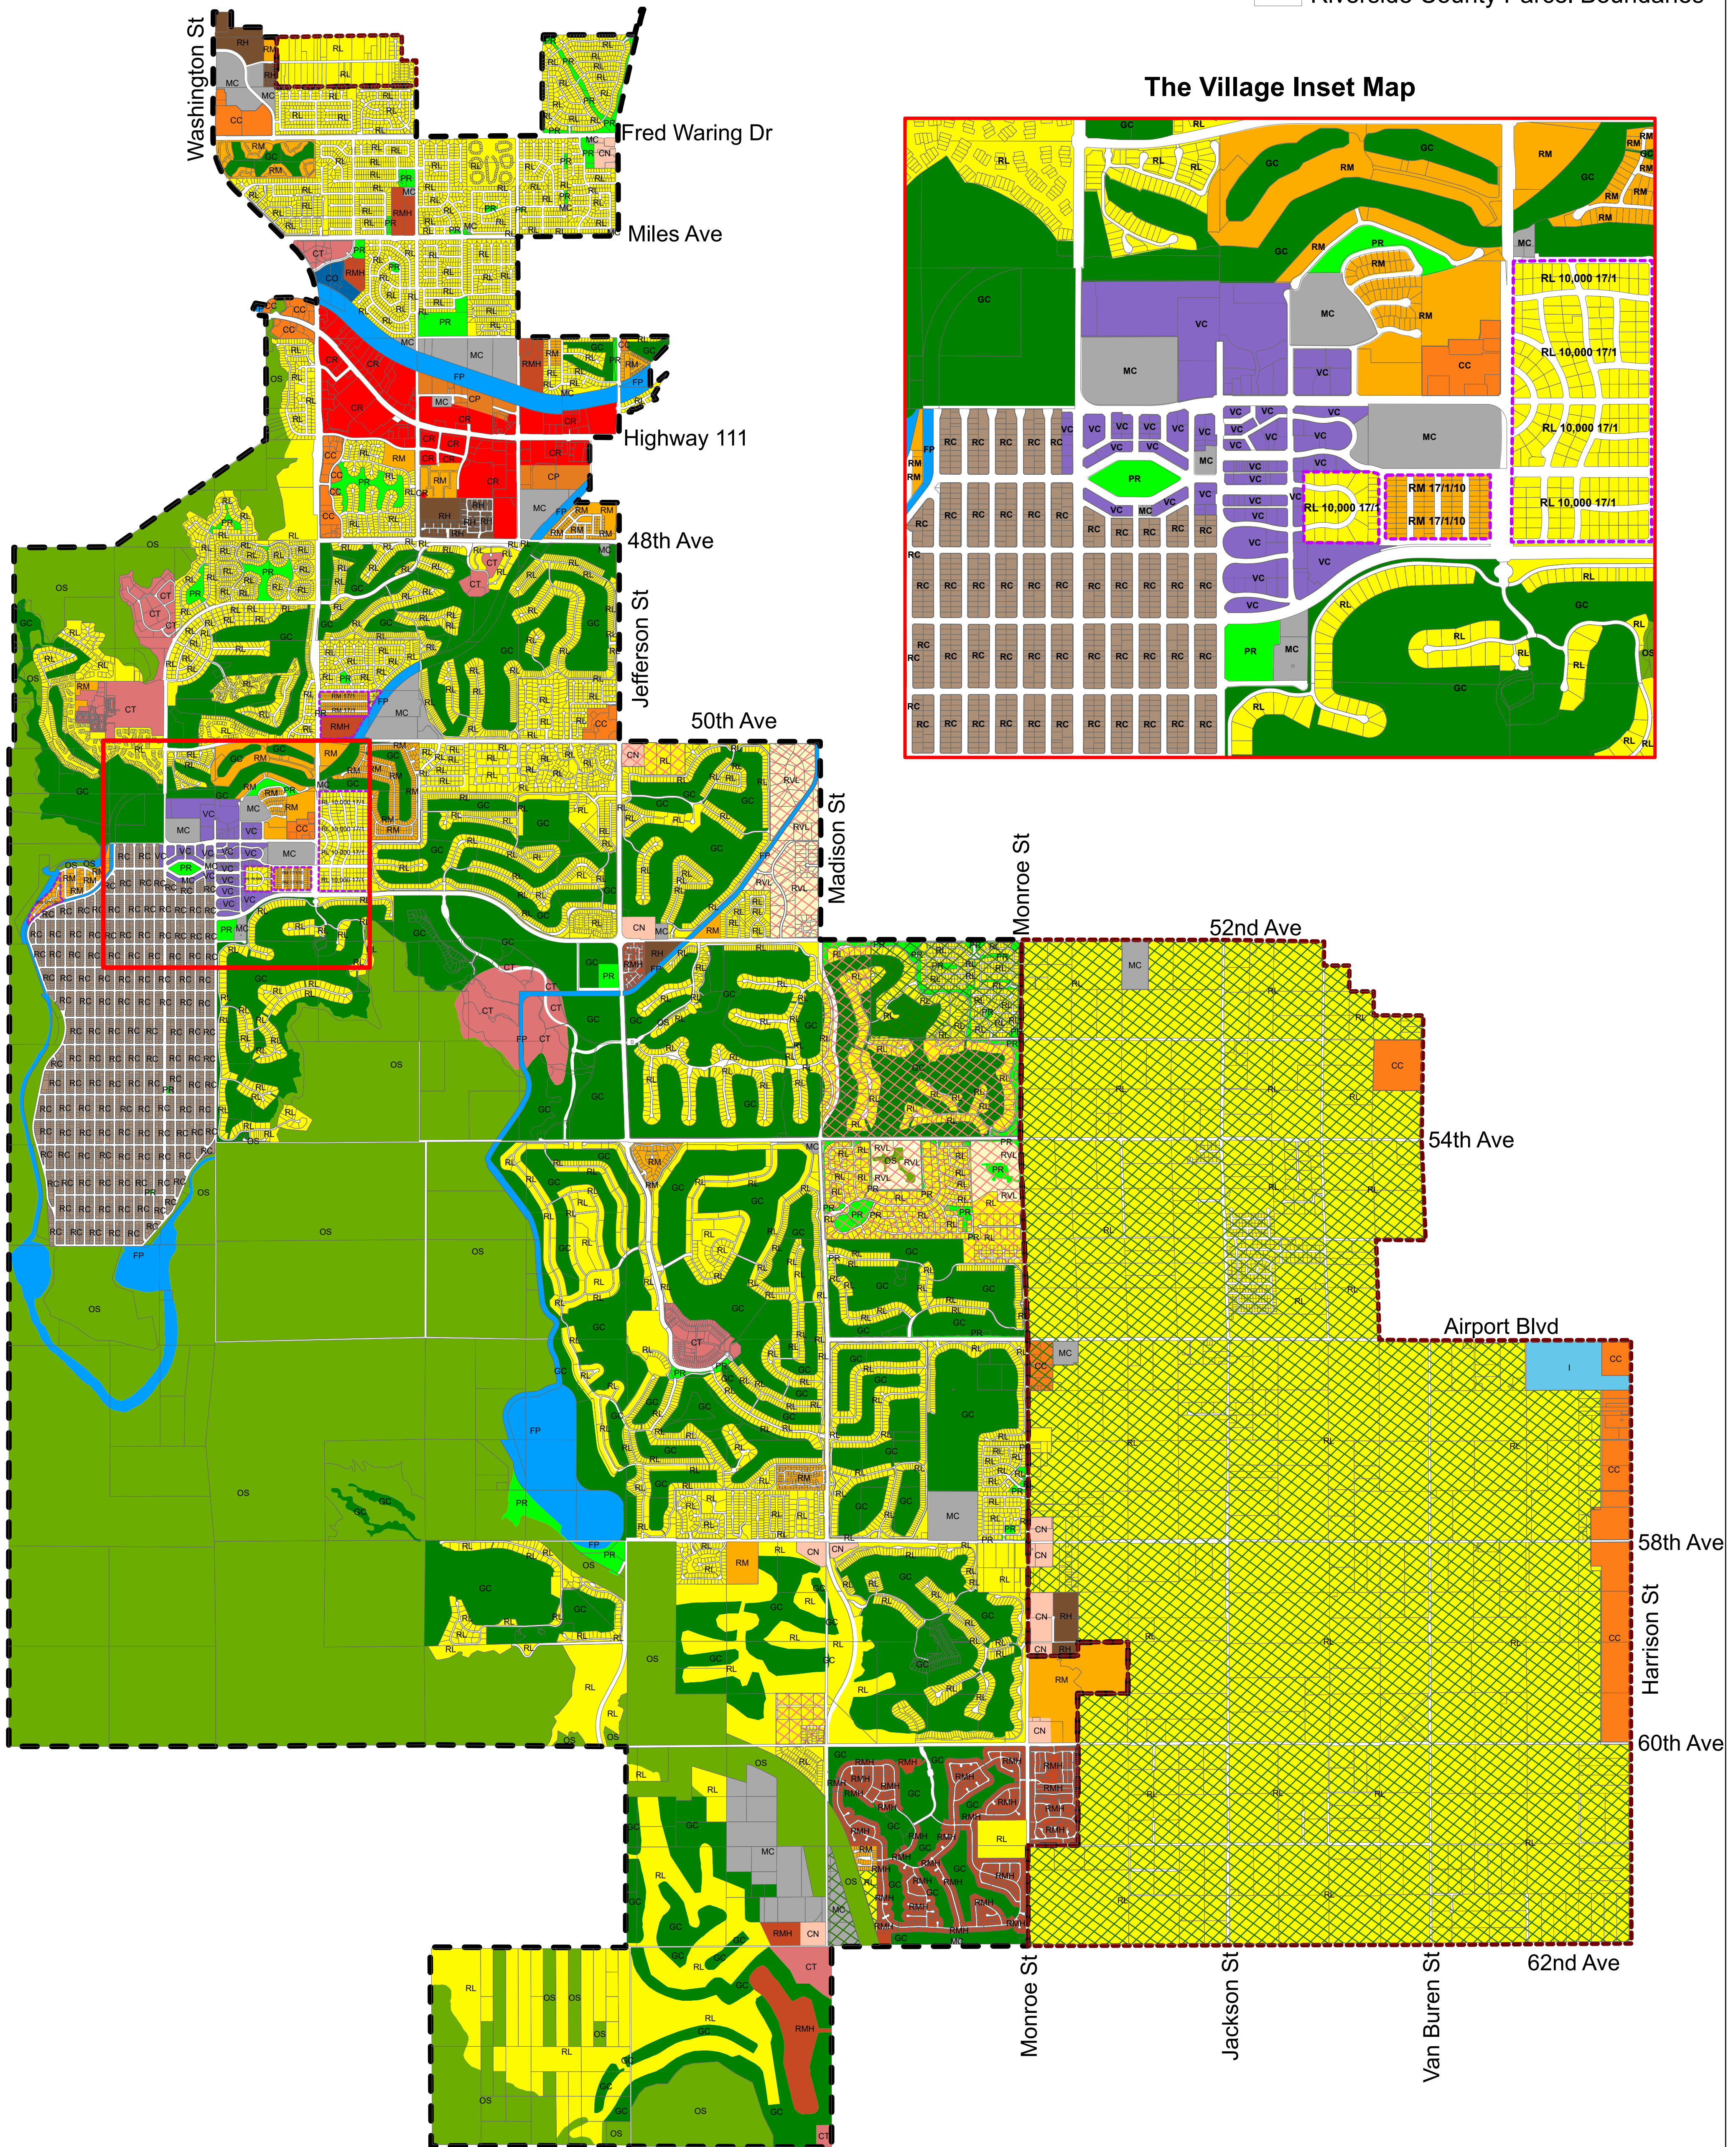

La Quinta

CALIFORNIA

Zoning Map

RESIDENTIAL DISTRICTS

- RVL - Very Low Density Residential
- RL - Low Density Residential
- RM - Medium Density Residential
- RMH - Medium High Density Residential
- RH - High Density Residential
- RC - Cove Residential

NONRESIDENTIAL DISTRICTS

- CR - Regional Commercial
- CC - Community Commercial
- CN - Neighborhood Commercial
- CT - Tourist Commercial
- CP - Commercial Park
- CO - Office Commercial

SPECIAL PURPOSE DISTRICTS

- MC - Major Community Facilities
- I - Industrial
- VC - Village Commercial
- PR - Park and Recreation
- OS - Open Space
- GC - Golf Course
- FP - Floodplain

SPECIAL SYMBOLS

- City Boundary
- Sphere of Influence & Planning Area
- Density Overlay
- Low Density & Agricultural-Equestrian Overlay
- Equestrian Overlay
- Riverside County Parcel Boundaries

The Village Inset Map